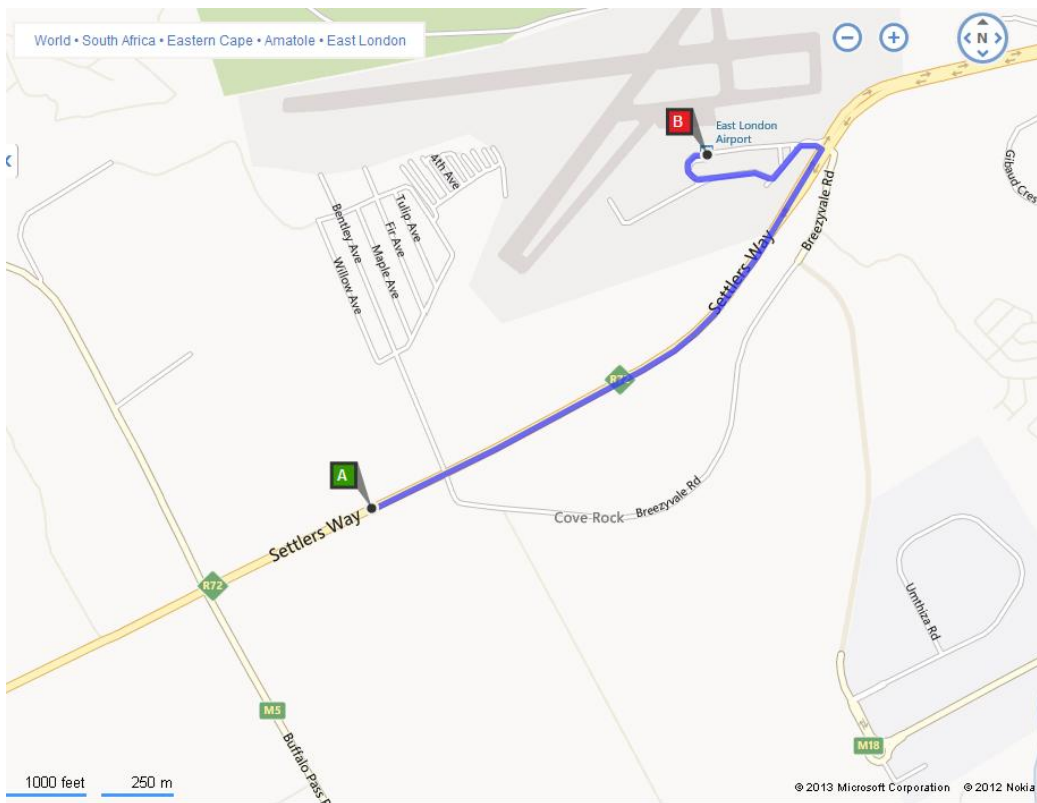

## Directions to BidAir Cargo Branch East London

### **BidAir Cargo Branch:**

- Coming from the R72 / Settlers way towards Breezyvale Road
- Turn Left / Right into road
- Keep right onto Road
- Arrive at East London Airport
- To your left will be a sign "Drop off and Go / Cargo Terminals".
- On your right will be a security check in.
- Once you've checked in follow the Road
- The First building BidAir Cargo East London will be unit 1 – 2

### **GPS Co-ordinates for Branch:**

33.0350° S

27.8214° E

Please feel free to contact us on +27 (0) 43 736 2402