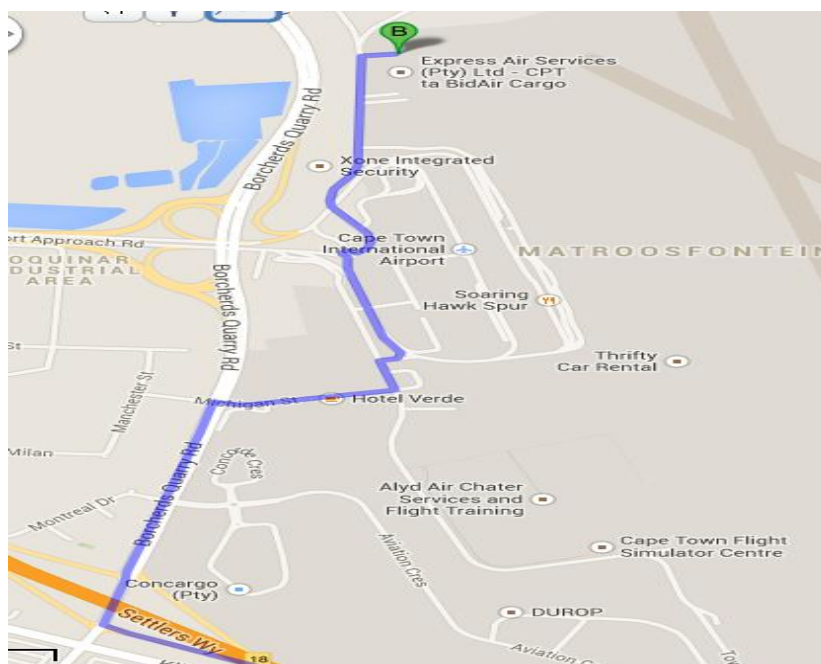

Directions to BidAir Cargo Branch Cape Town

BidAir Cargo Branch

- Take the AIRPORT APPROACH turnoff (Exit 16) off the N2.
- Follow the road towards the airport
- Keep in the FAR RIGHT HAND LANE.
- You will run parallel to the BP garage
- You will come to a small traffic circle – drive as if you going straight over it
- You will drive over three speed humps
- Follow the road for +/- 1 KM
- We are the fifth turning to right hand side
- You will see security booms in front of you
- We are straight in front of the security booms

GPS Co-Ordinates for Branch:

33. 57703° S

18. 35668° E

Please feel free to contact us on: +27 (0)21 935 6100