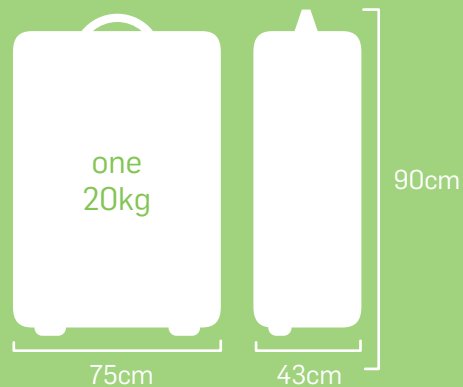

free bags per traveller

adults & children

onboard hand baggage

One piece of hand baggage up to 7kg + small personal bag or slimline laptop bag

For anything over, you'll be sent back to check-in

check-in baggage*

A single bag shared between two or more travellers may not exceed 20kg.

extra bags

when you need to pack more than one bag

cost per item up to 20kg:

R250

via Contact Centre or online up to 24 hours prior to departure

R350

at the airport

travel bags

* check-in baggage weight & dimensions apply per item

sports equipment

heavy bag fee

checked in items weighing more than 20kg

cost per item between 20-32kg:

R330

at the airport

Items that exceed the maximum dimensions & weigh over 32kg must be transported as cargo at your own cost.

travel bags

sports equipment

free bags per infant (under 2 years)

infant

onboard hand baggage