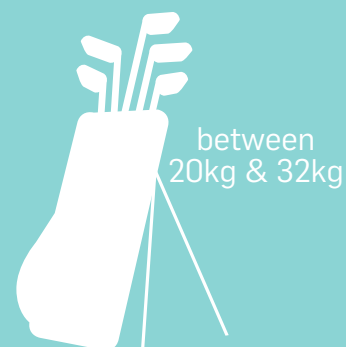

R330

at the airport

Items that exceed the maximum dimensions & weigh over 32kg must be transported as cargo at your own cost.

travel bags

sports equipment

free bags per infant (under 2 years)

infant

onboard hand baggage