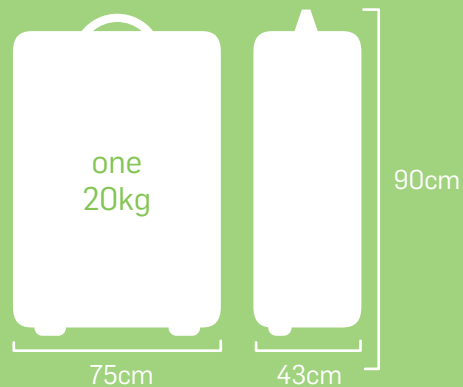

free bags per traveller

adults & children

onboard hand baggage

One piece of hand baggage up to 7kg + small personal bag or slimline laptop bag

For anything over, you'll be sent back to check-in

check-in baggage*

A single bag shared between two or more travellers may not exceed 20kg.

extra bags

when you need to pack more than one bag

cost per item up to 20kg:

R320

via Contact Centre or online up to 24 hours prior to departure

R330

at the airport

Items that exceed the maximum dimensions & weigh over 32kg must be transported as cargo at your own cost.

travel bags

sports equipment

free bags per infant (under 2 years)

infant

onboard hand baggage