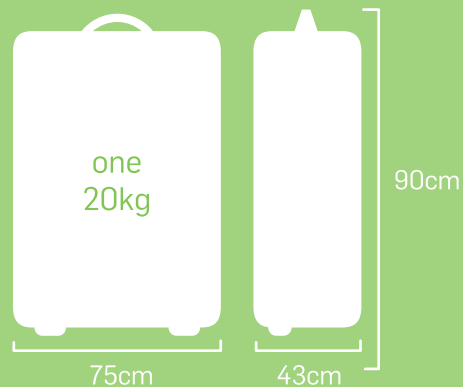

free bags per adult

adult

onboard hand baggage

One piece of hand baggage up to 7kg + small personal bag or slimline laptop bag

For anything over, you'll be sent back to check-in

check-in baggage*

A single bag shared between two or more travellers may not exceed 20kg.

* check-in baggage weight & dimensions apply per item

sports equipment

heavy bag fee

checked in items weighing more than 20kg

cost per item between 20-32kg:

R330

at the airport

Items that exceed the maximum dimensions & weigh over 32kg must be transported as cargo at your own cost.