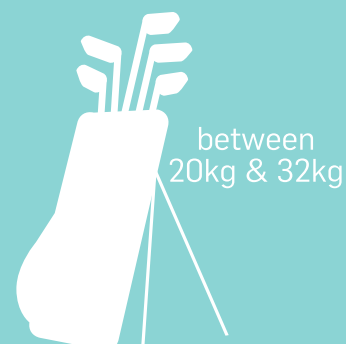

* check-in baggage weight & dimensions apply per item

sports equipment

heavy bag fee

checked in items weighing more than 20kg

cost per item between 20-32kg:

R330

at the airport

Items that exceed the maximum dimensions & weigh over 32kg must be transported as cargo at your own cost.

travel bags

sports equipment

free bags for children

Children
(between ages 2 and 11 years)
Infant
(under 2 years of age)

onboard hand baggage

Children allowed one piece of hand luggage up to 7KG + 1 small personal bag or slimline laptop bag