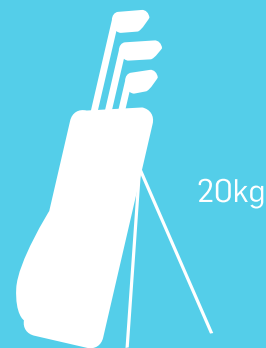

* check-in baggage weight & dimensions apply per item

sports equipment

heavy bag fee

checked in items weighing more than 20kg

cost per item between 20-32kg:

R330

at the airport

Items that exceed the maximum dimensions & weigh over 32kg must be transported as cargo at your own cost.