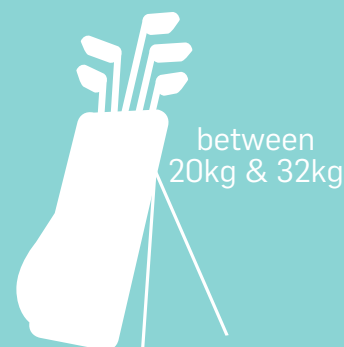

sports equipment