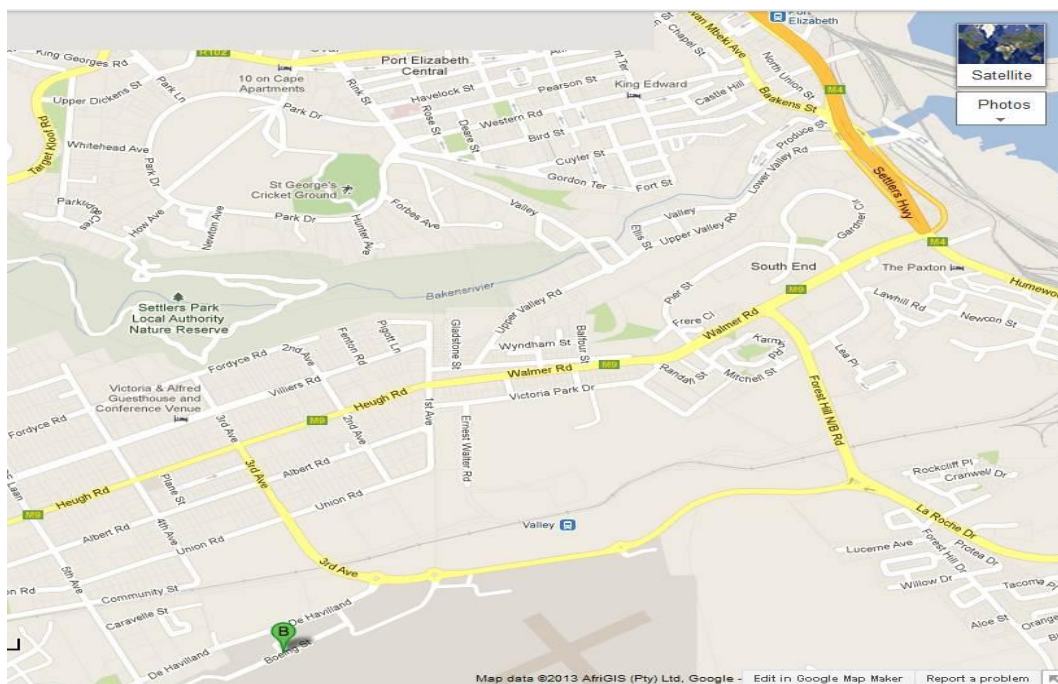

Directions to BidAir Cargo Branch Port Elizabeth

BidAir Cargo Branch:

- Head South onto Settlers Highways / M4
- Turn Right onto Walmer Road
- Continue onto Heugh Road / M9
- Turn left onto 3rd Avenue
- At the roundabout take the 2nd exit onto Da Havilland Road
- Turn Left onto Airport West Road
- Take 2nd right onto Boeing Road.
- Warehouse situated on the left side.

BidAir Cargo Branch from Jeffery's Bay:

- Continue on R102 Highway (Cape Road) towards Port Elizabeth
- Turn Right onto William Moffat Express Way /M12
- Turn Left onto Heugh Road / M9
- Turn right onto 3rd Avenue
- Continue towards the airport on you right
- At the roundabout take the 2nd exit onto Da Havilland Road
- Turn Left onto Airport West Road
- Take 2nd right onto Boeing Road.
- Warehouse situated on the left side.

GPS Co-ordinates for Branch:

33. 59025° S
25. 36670° E

Please feel free to contact us on +27 (0)41 581 5280