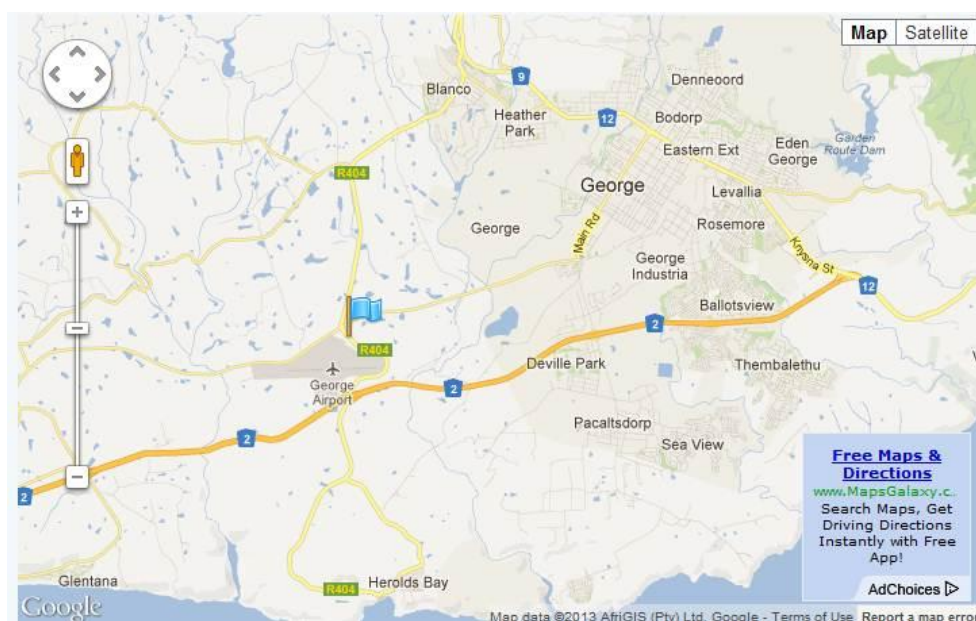

## Directions to BidAir Cargo Branch George

### **BidAir Cargo Branch from Knysna:**

- Head west in Main Road / N2 towards Handel Street.
- Continue to follow N2 – Merge onto N2 via the ramp to George / Airport / Mossel Bay / Cape Town
- Take Exit 425 for R404 towards George Airport / N12 Herold's Bay
- Turn right onto R404
- Drive for 2.6km and then turn left into George Airport
- Drive for 200m
- BidAir Cargo will be situated on the left Garage Units 1-3

### **BidAir Cargo Branch from Mossel Bay:**

- Head north toward Marsh St
- Continue on the ramp and merge onto Louis Fourie Rd/R102
- Turn left toward N2
- Turn right to merge onto N2 toward George
- Take exit 425 for R404 toward George Airport/Herold's Bay/ N12
- Turn left onto R404
- Drive for 2.6km and then turn left into George Airport then drive for 200m
- BidAir Cargo situated on the left Garage Units 1 – 3.

### **GPS Co-ordinates for Branch:**

33.595604° S  
22.225736° E

Please feel free to contact us on +27 (0)44 876 9900