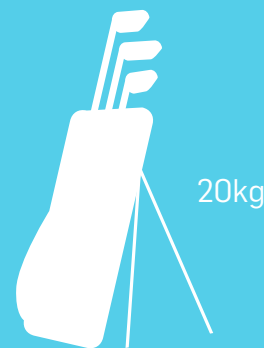

R385

at the airport

travel bags

* check-in luggage weight & dimensions apply per item

sports equipment

heavy bag fee

checked in items weighing more than 20kg

cost per item between 20-32kg: