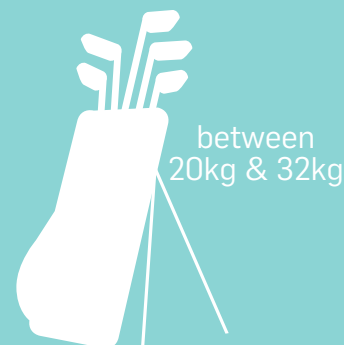

R300

at the airport

Items that exceed the maximum dimensions & weigh over 32kg must be transported as cargo at your own cost.

travel bags

sports equipment

free bags per infant (under 2 years)

infant

onboard hand baggage