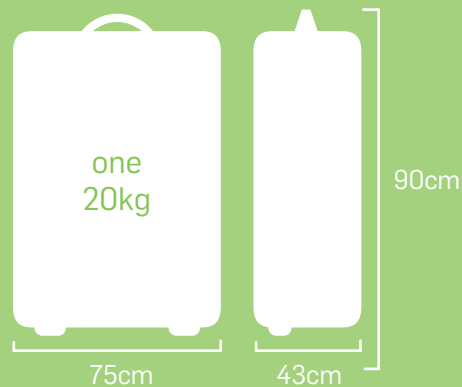

free bags per traveller

adults

onboard hand luggage

Adults may carry a ladies handbag + a laptop or a briefcase on board.

Anything over & it will need to go as checked in luggage.

check-in luggage *

A single bag shared between two or more travellers may not exceed 20kg.

* check-in luggage weight & dimensions apply per item

sports equipment

heavy bag fee

checked in items weighing more than 20kg

cost per item between 20-32kg:

R250

at airport

Items that exceed the maximum dimensions & weigh over 32kg must be transported as cargo at your own cost.