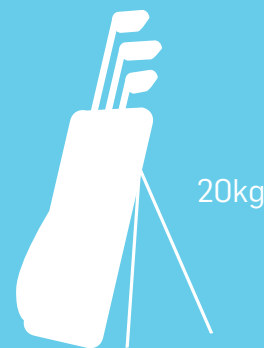

* check-in luggage weight & dimensions apply per item

sports equipment

heavy bag fee

checked in items weighing more than 20kg

cost per item between 20-32kg:

R250

at airport

Items that exceed the maximum dimensions & weigh over 32kg must be transported as cargo at your own cost.