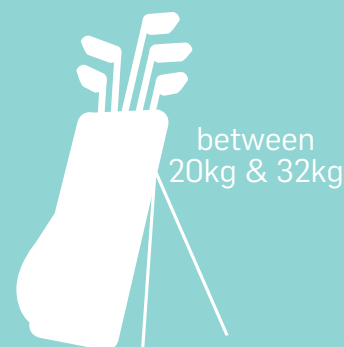

sports equipment